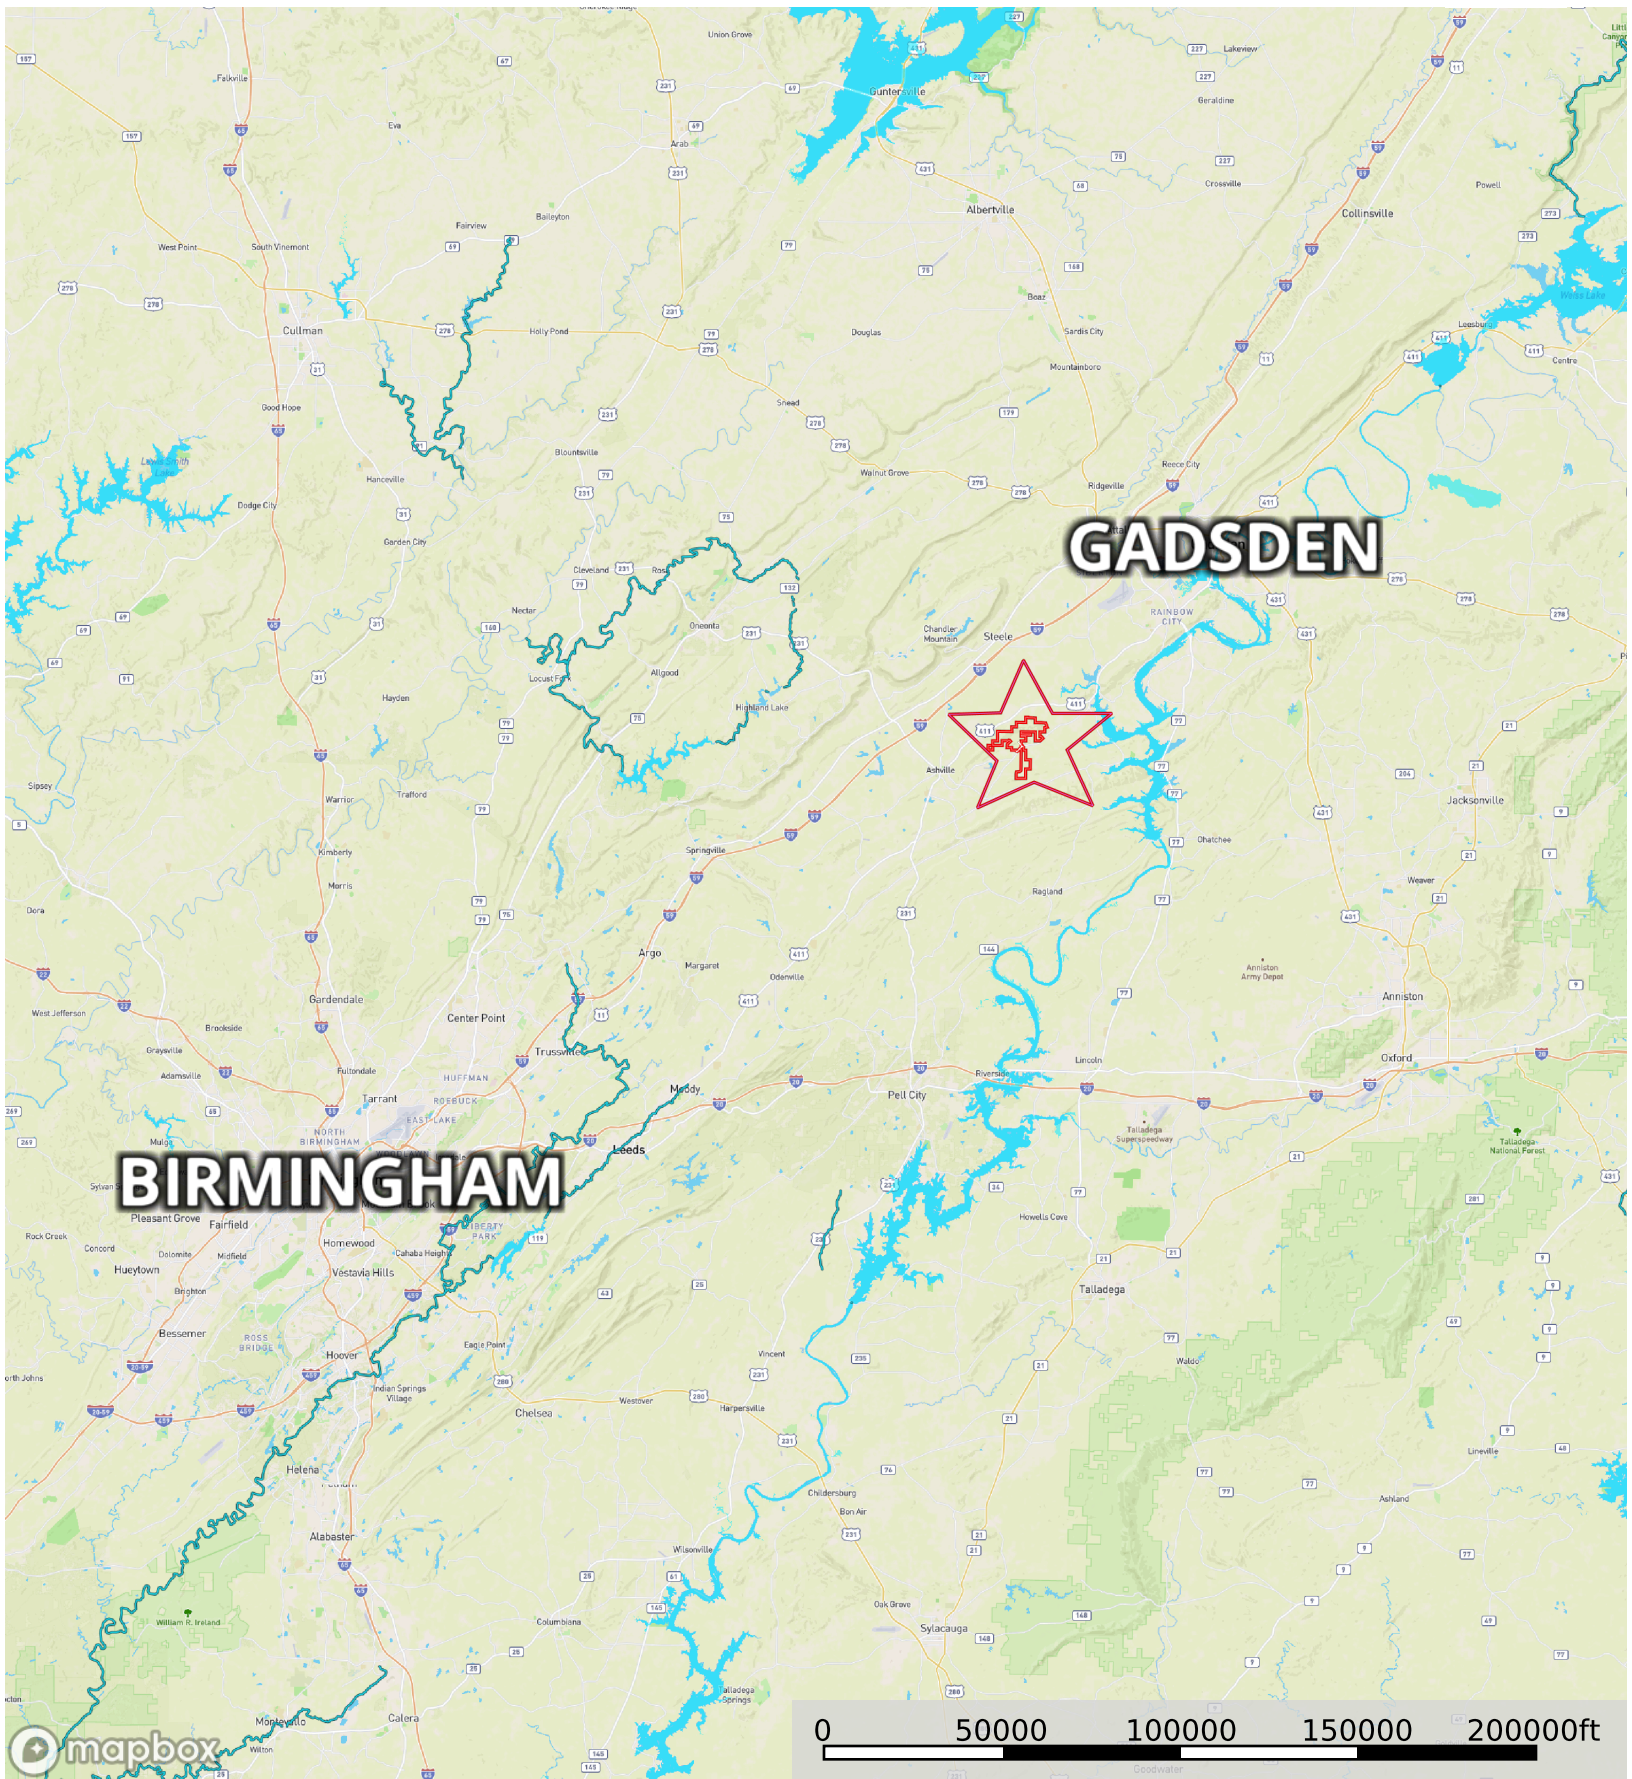

Chadwick Farm (master)

Alabama, AC +/-

- Pipeline 1
- Primary Road 1
- Fence
- Boundary
- Stream, Intermittent
- River/Creek
- Water Body