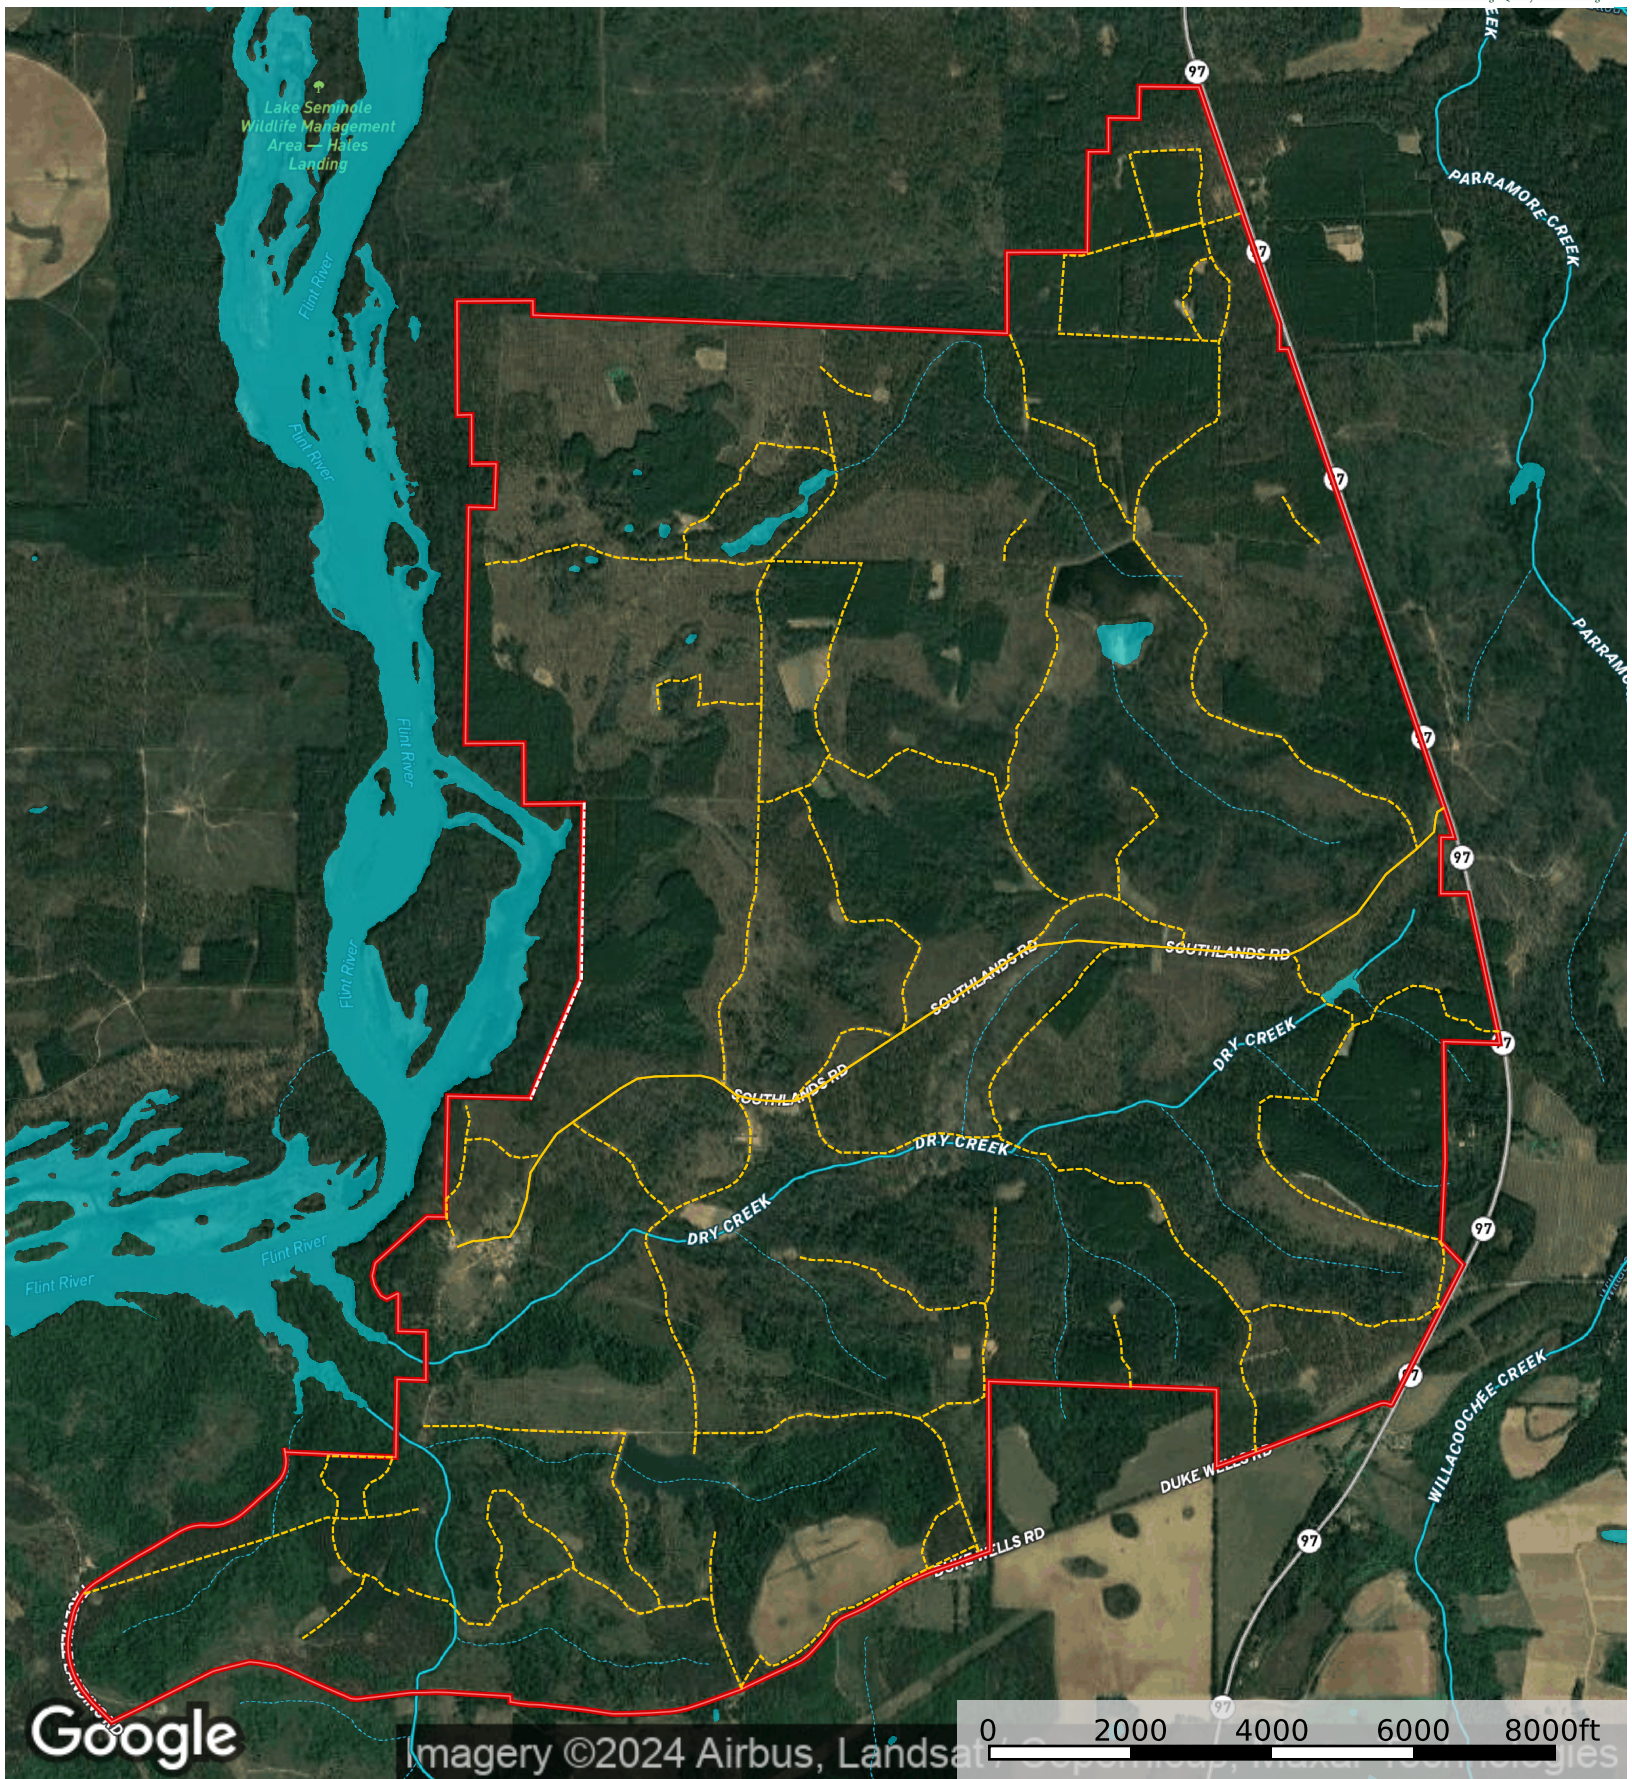

Southlands Plantation

Decatur County, Georgia, 5653.43 AC +/-

- Fence
- Road / Trail
- Primary Road
- Boundary 1
- Stream, Intermittent
- River/Creek
- Water Body