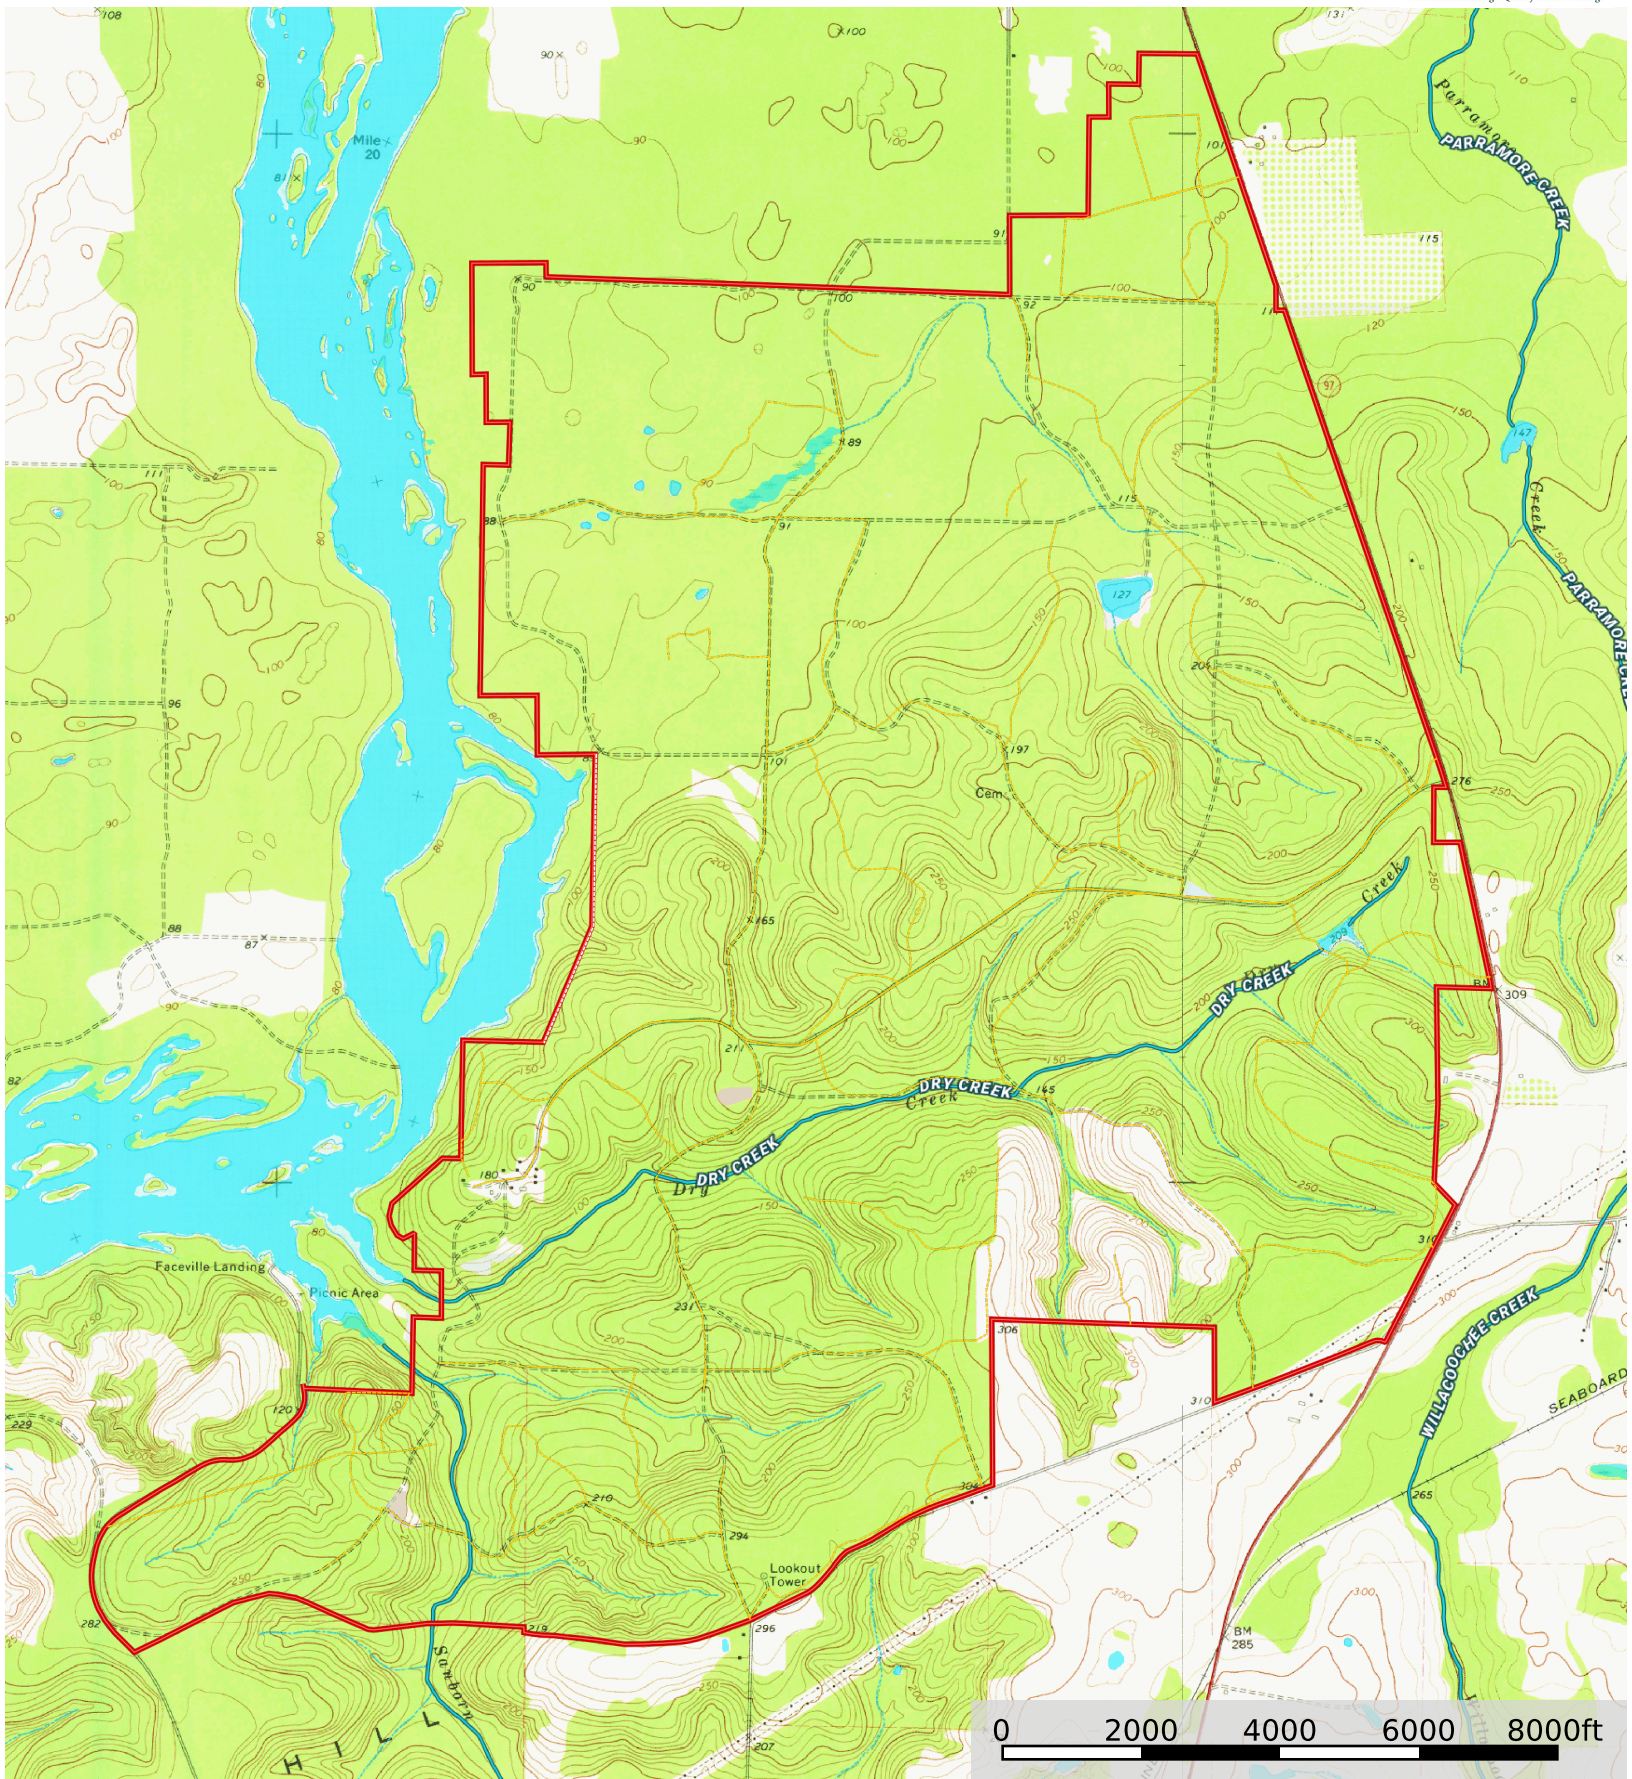

Southlands Plantation

Decatur County, Georgia, 5653.43 AC +/-

- ○ Fence
- — Road / Trail
- — Primary Road
- Boundary 1
- · - · Stream, Intermittent
- — River/Creek
- Water Body