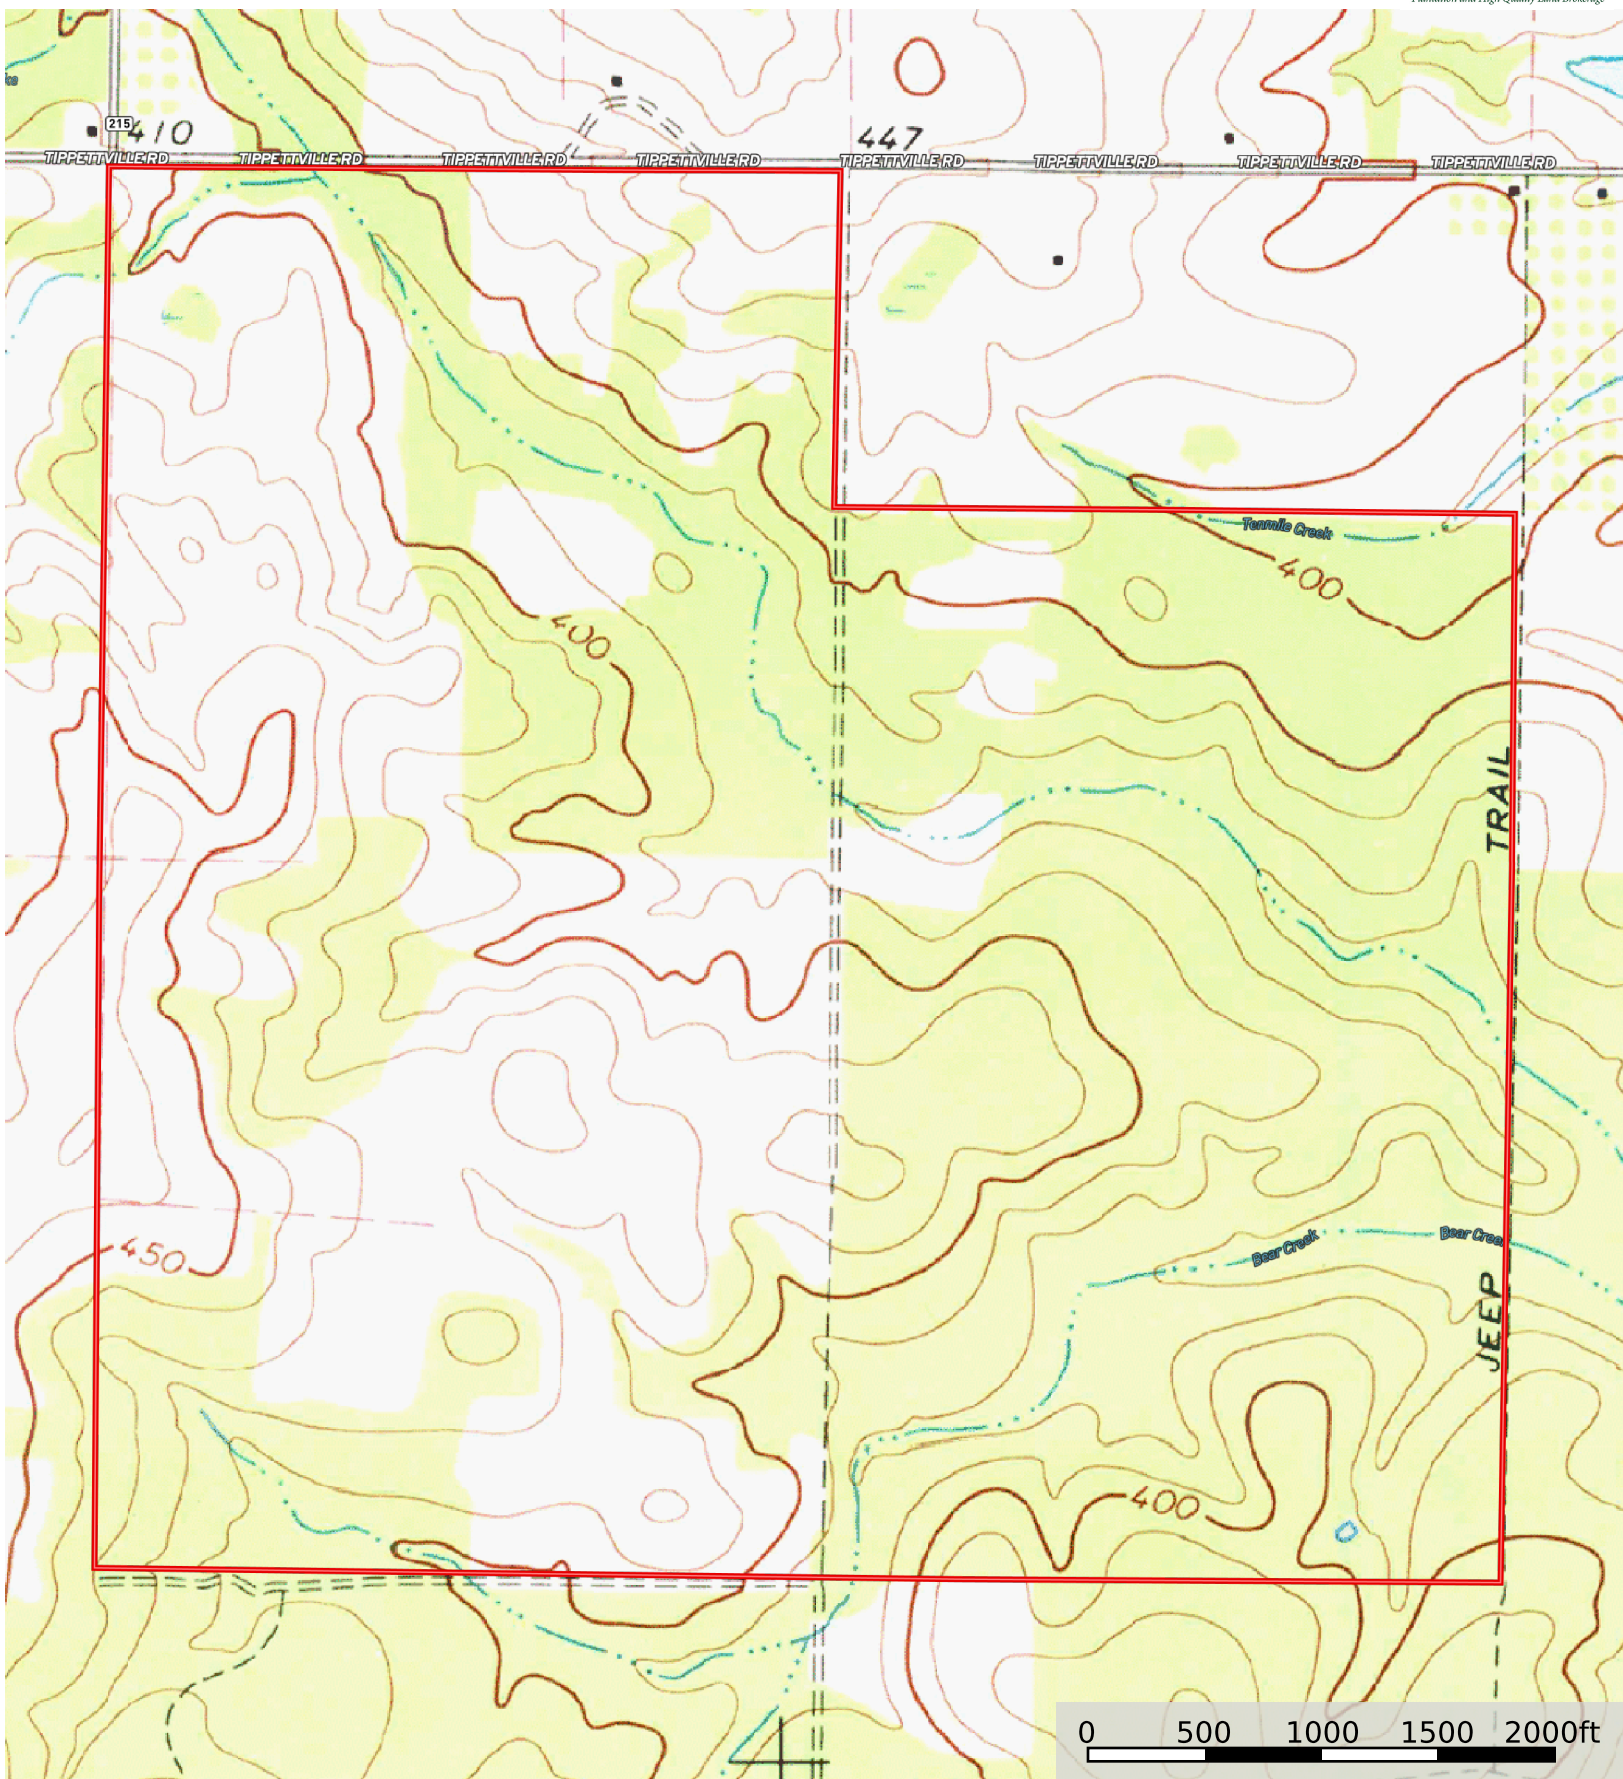

Bear Creek Plantation, Dooly County

Dooly County, Georgia, 729 AC +/-

Boundary Conservation Easements