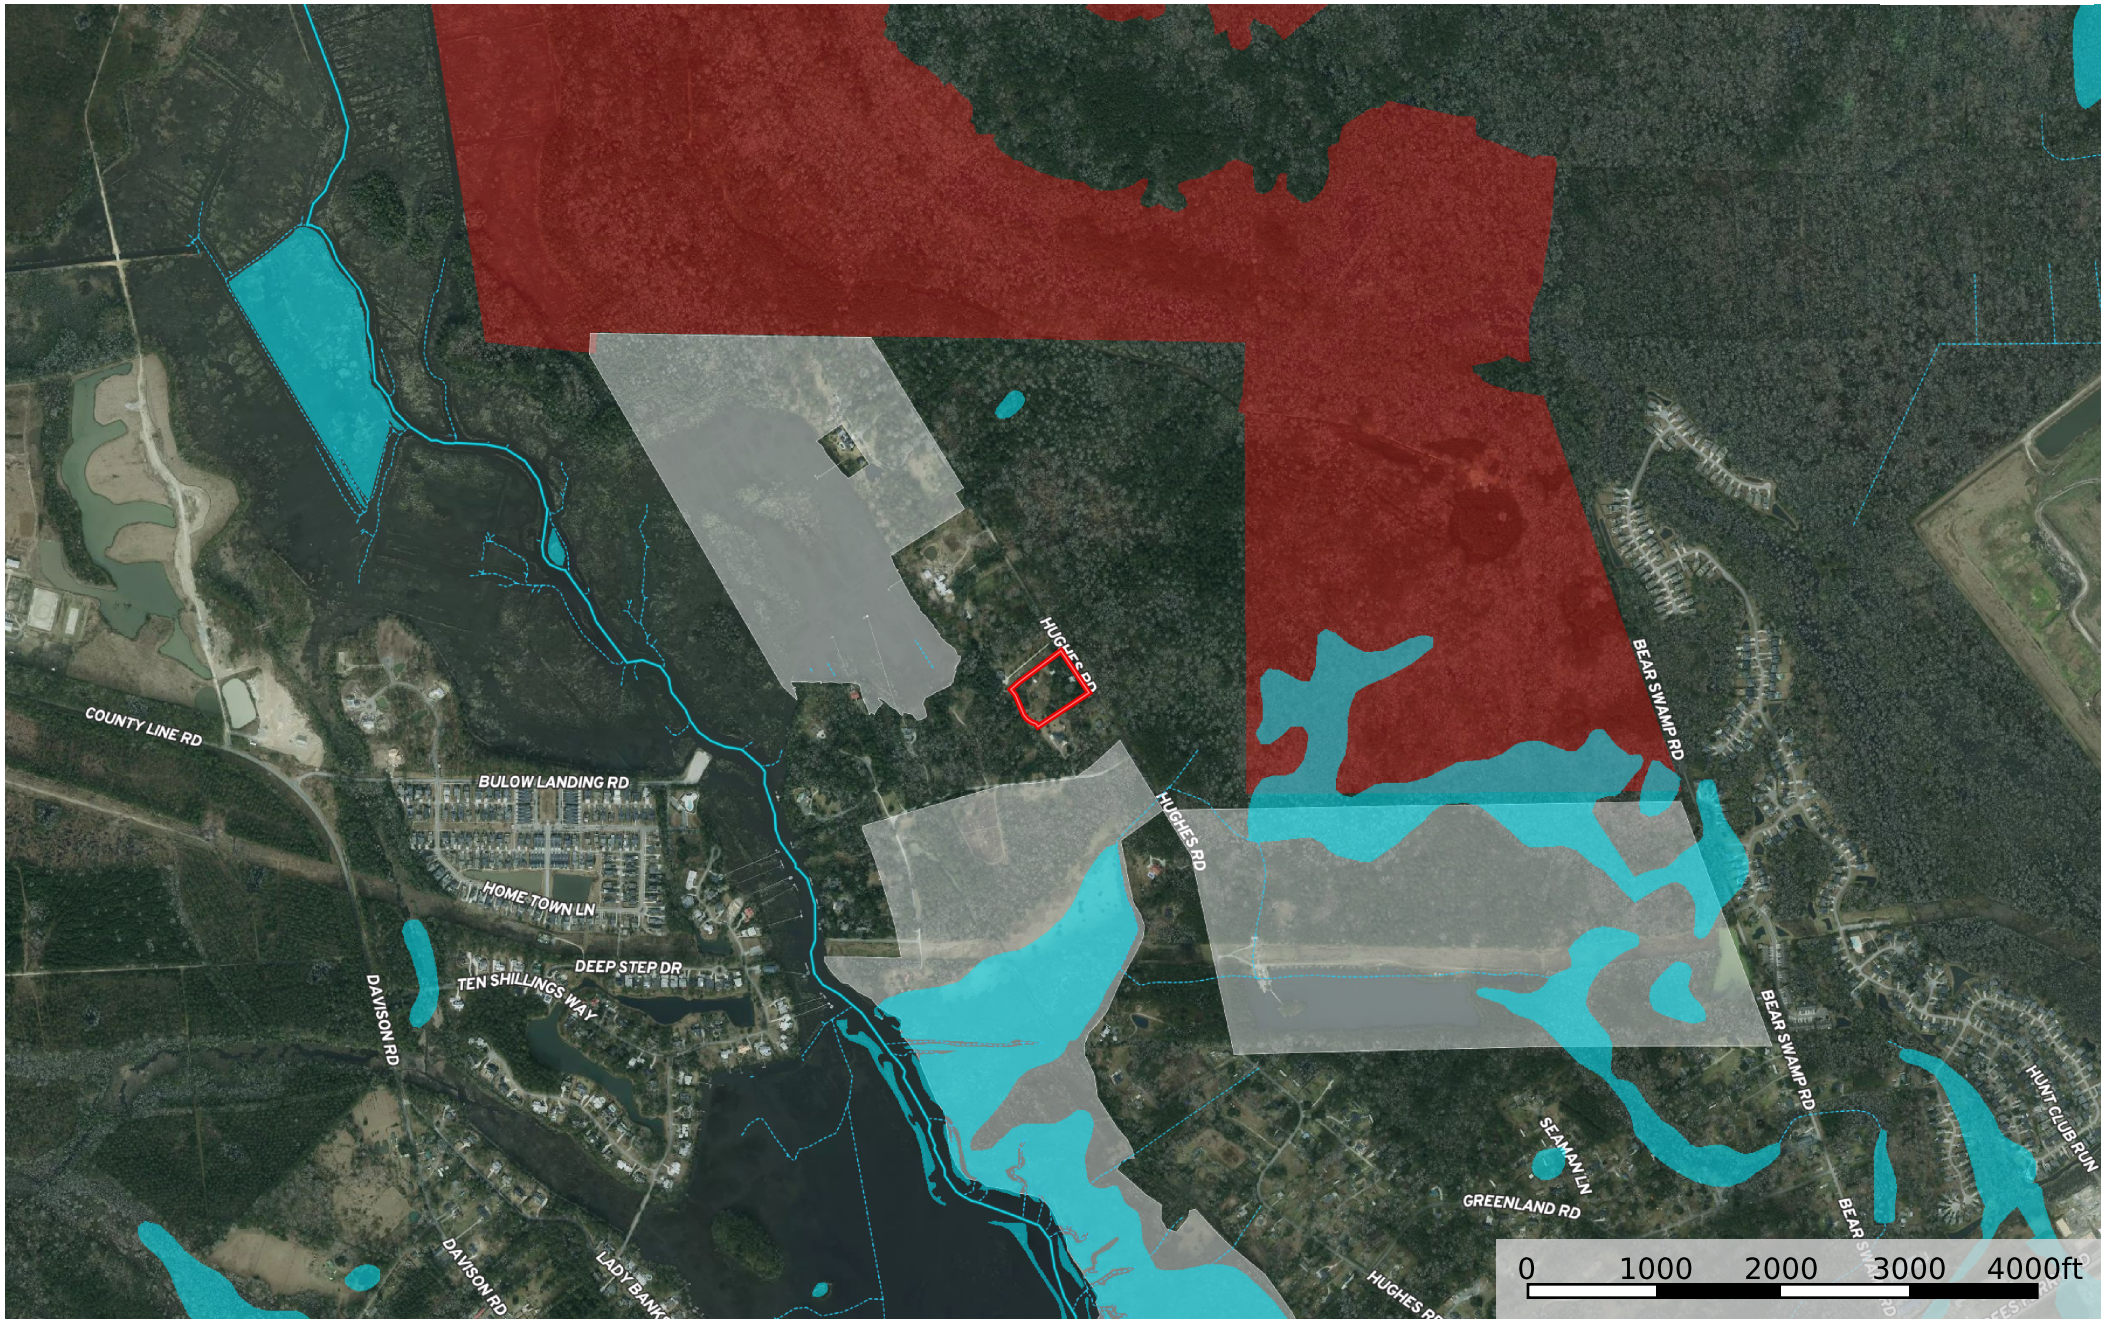

# Thomas Hall Plantation neighbors

Charleston County, South Carolina, 121.08 AC +/-

-  Boundary
-  Forest Service
-  State Land
-  Fish and Wildlife
-  National Park
-  Other
-  BLM
-  Local Government
-  Conservation Easements
-  Stream, Intermittent
-  River/Creek
-  Water Body