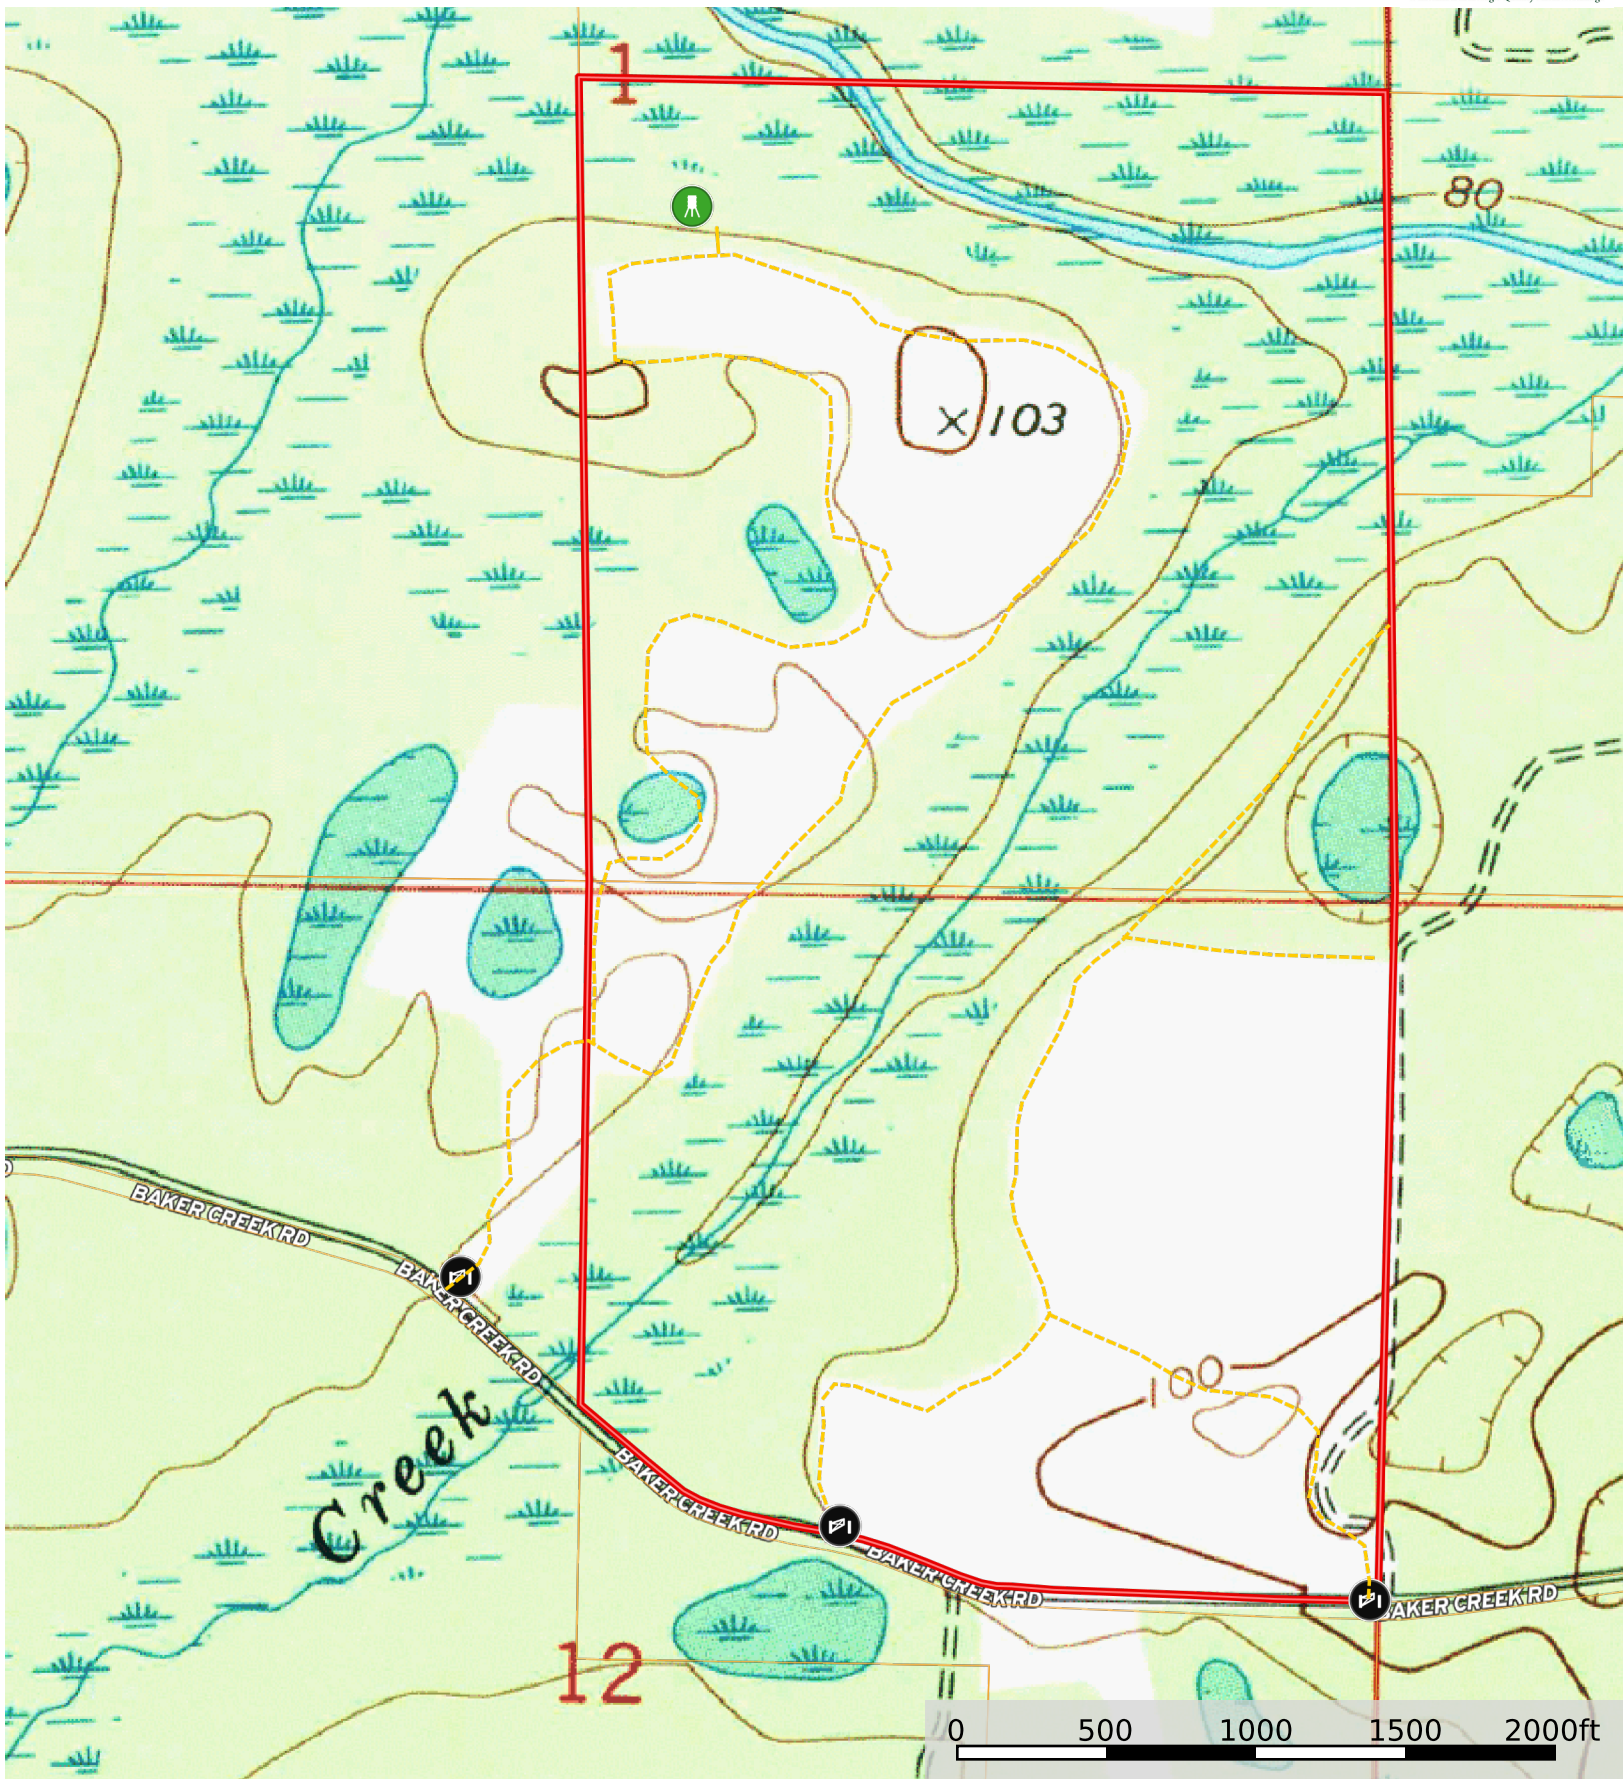

# Baker Creek Timber North

Jackson County, Florida, 298 AC +/-

- Gate
- Feeder
- Primary Road
- Road / Trail
- Boundary