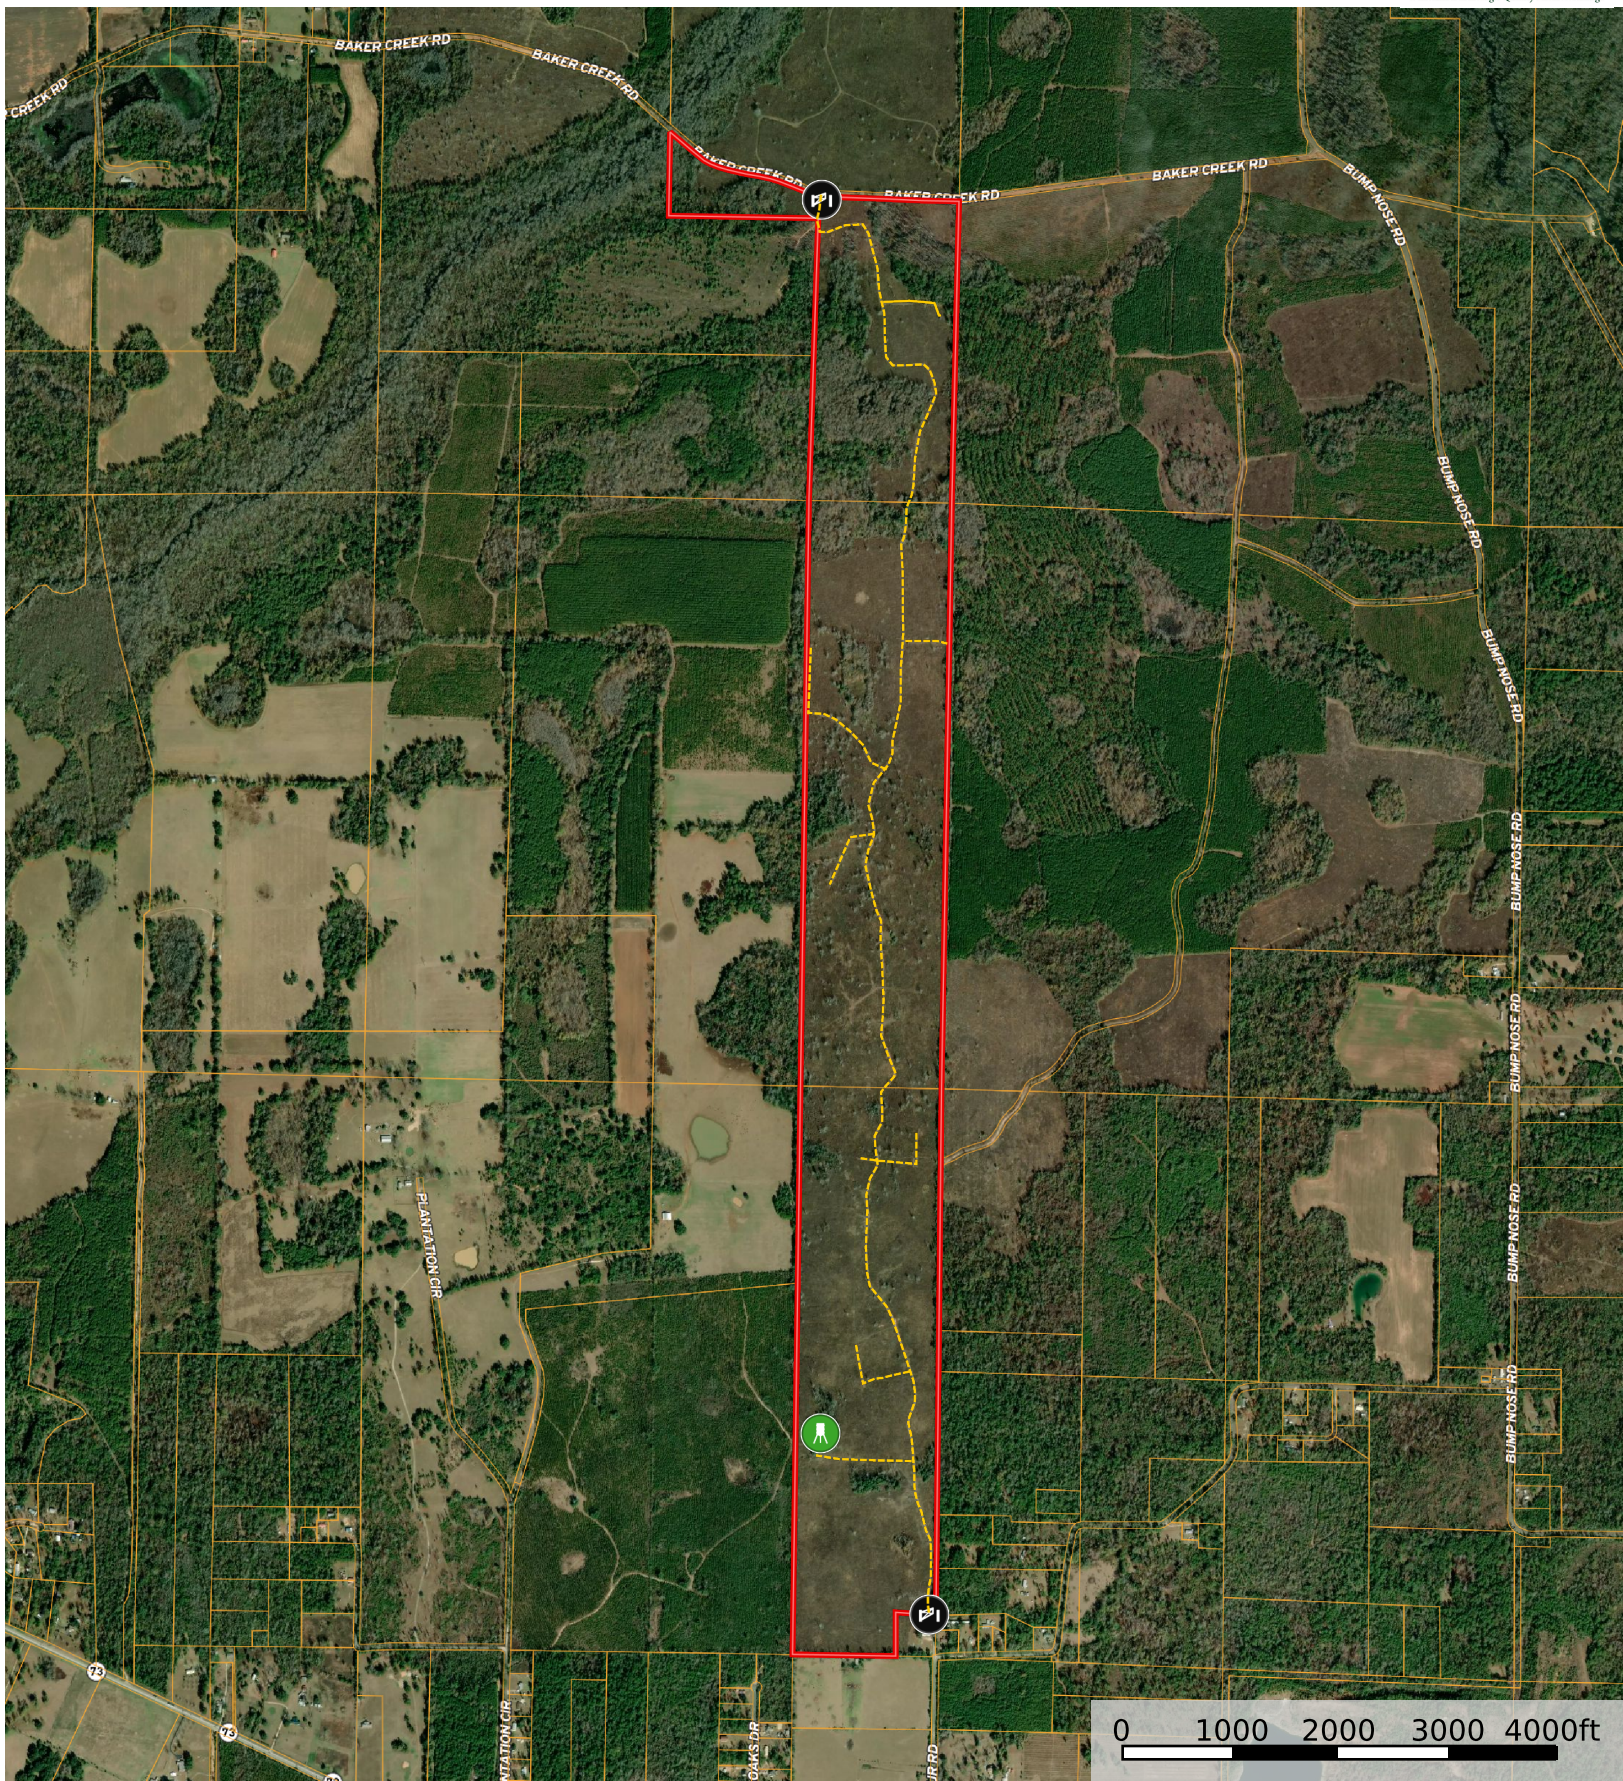

Baker Creek Timber South

Jackson County, Florida, 415 AC +/-

- Feeder
- Gate
- Primary Road
- Road / Trail
- Boundary