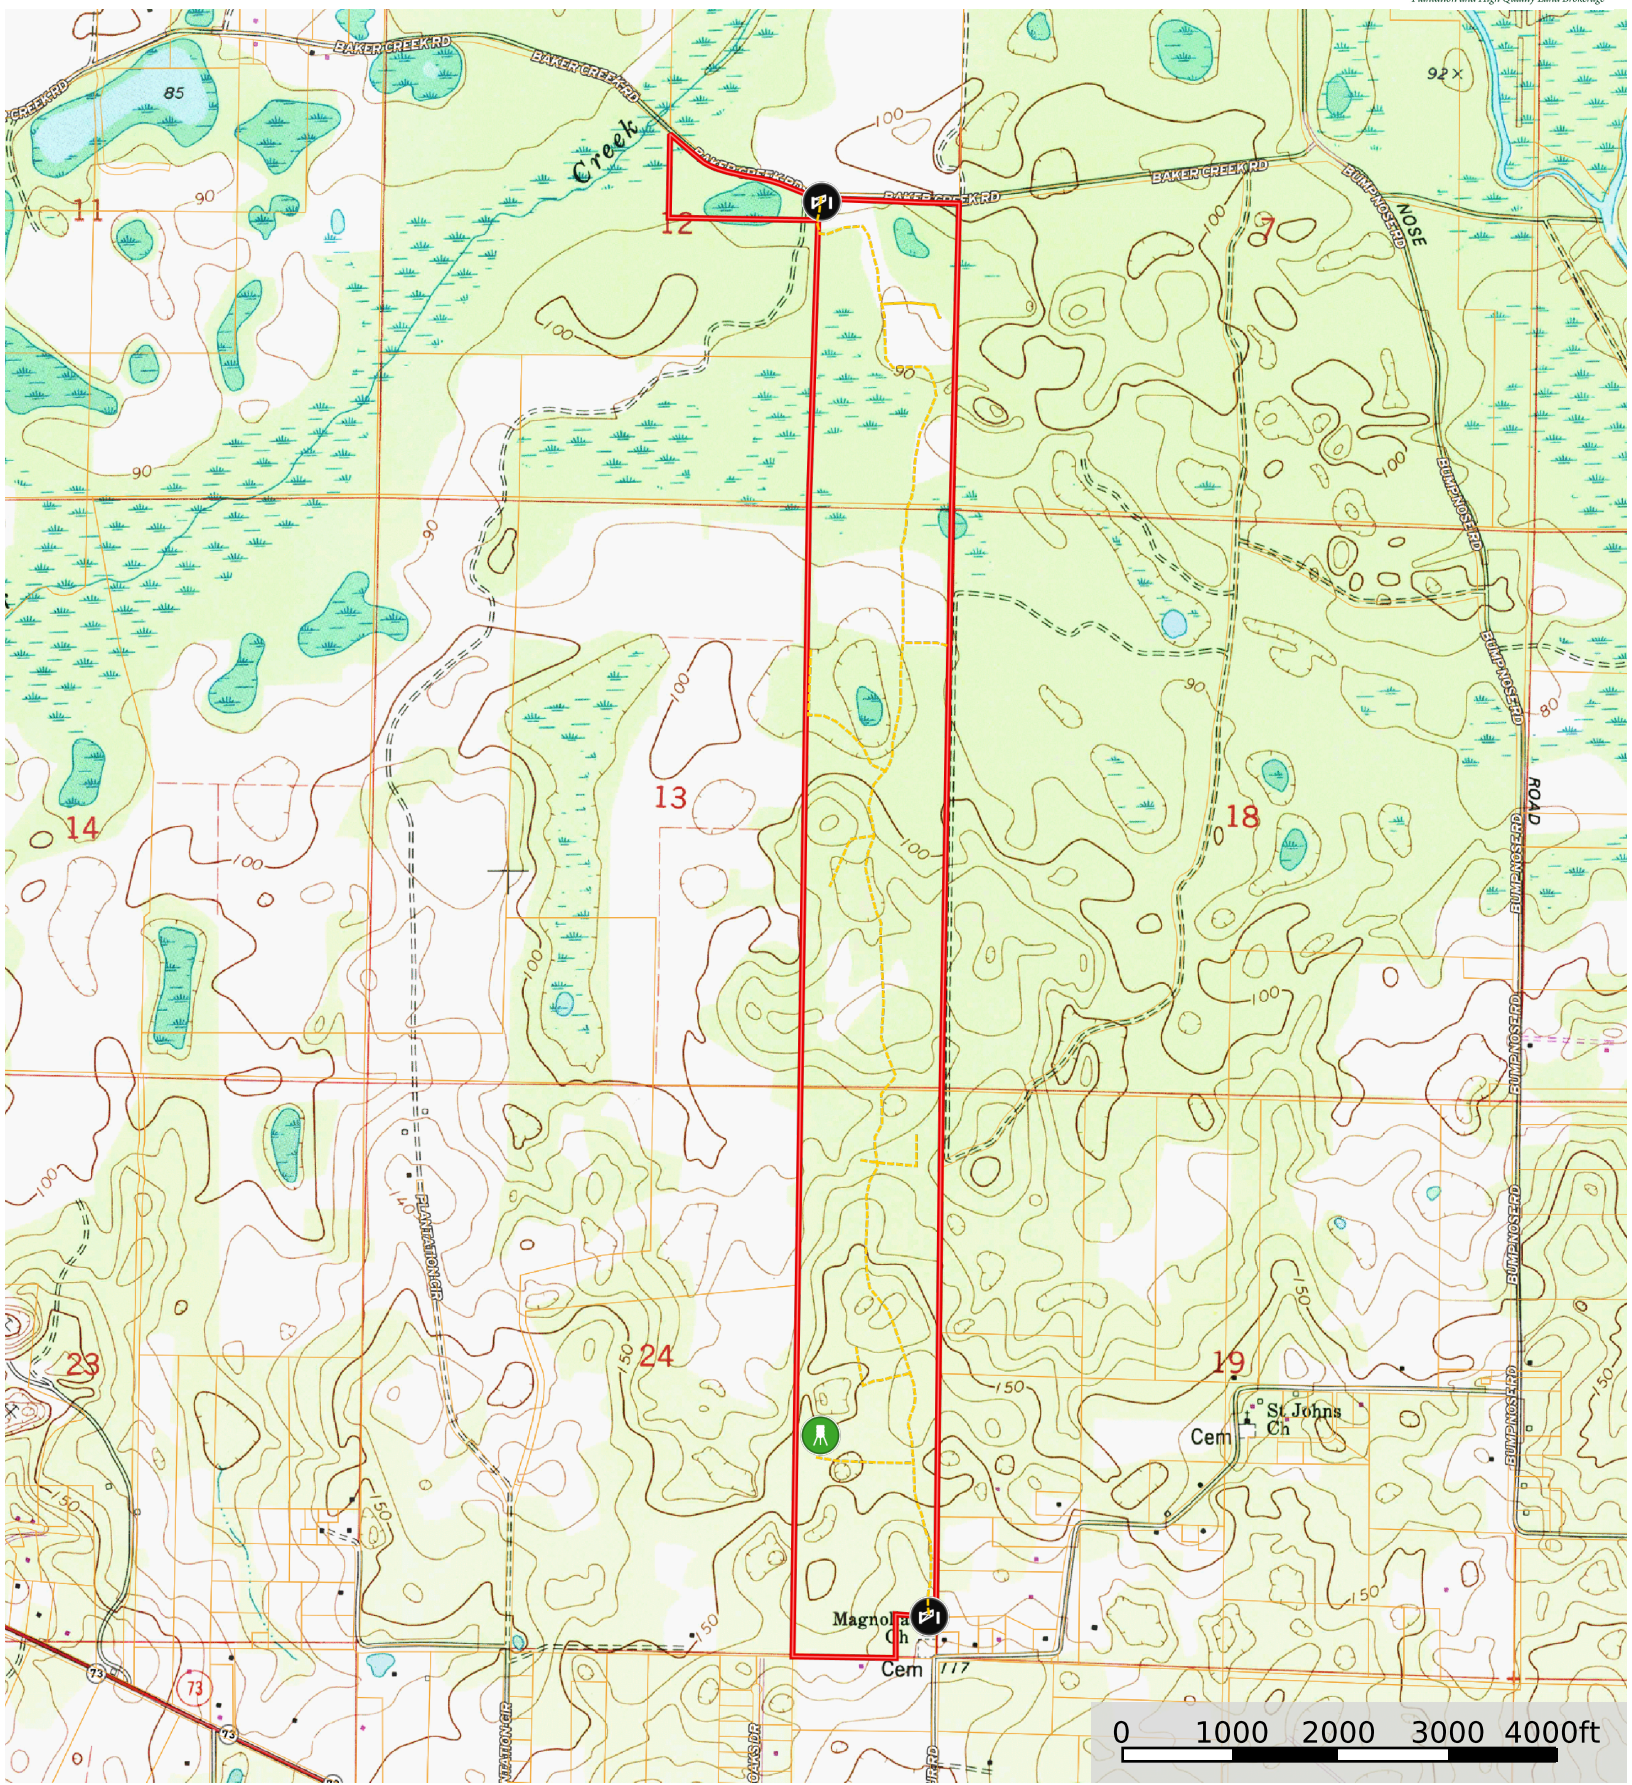

Baker Creek Timber South
 Jackson County, Florida, 415 AC +/-

-  Feeder
-  Gate
-  Primary Road
-  Road / Trail
-  Boundary